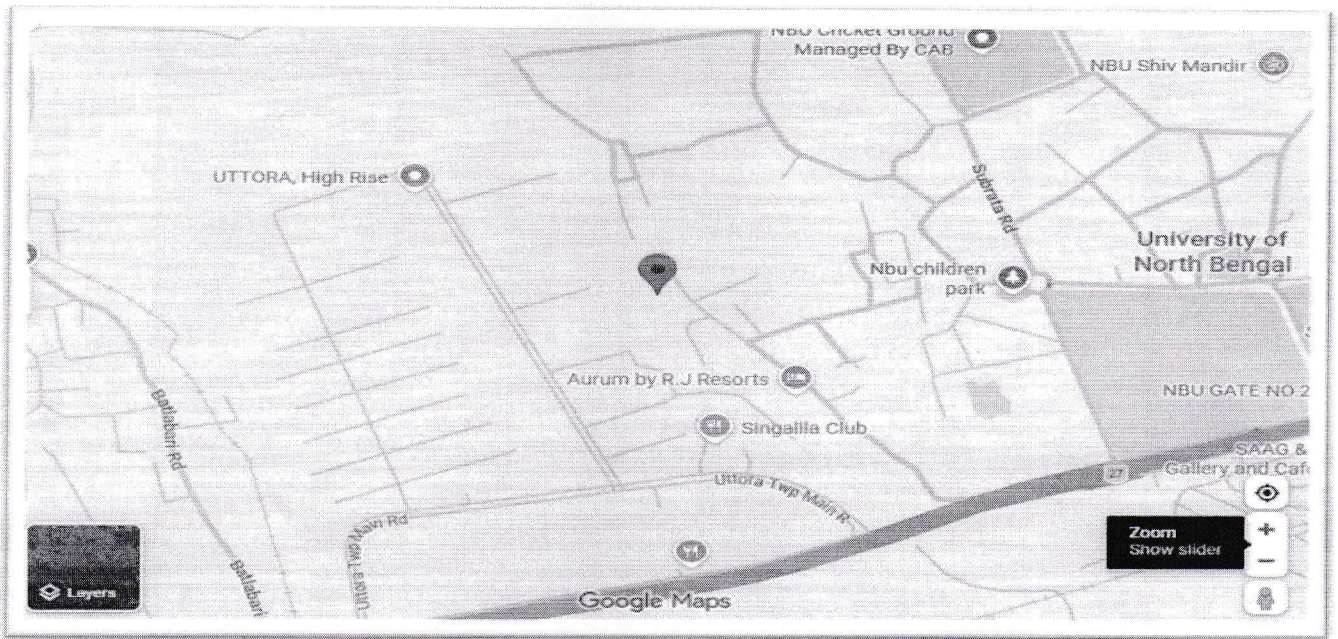

Project Location of "**PARADISE RESIDENCY**"

PROJECT ADDRESS - Pargana - Patharghata, under police station - Matigara, post office – Matigara, in the district of Darjeeling, in the state of West Bengal, pin code – 734010.

**Latitude - 26708670N & Longitude - 88346187E**

**Boundary of Land:**

- By the North : Land of Rafiul Islam  
By the South : Land of Uttara  
By the East : 20 feet wide non-metal (kutchha) road  
By the West : Lachka river